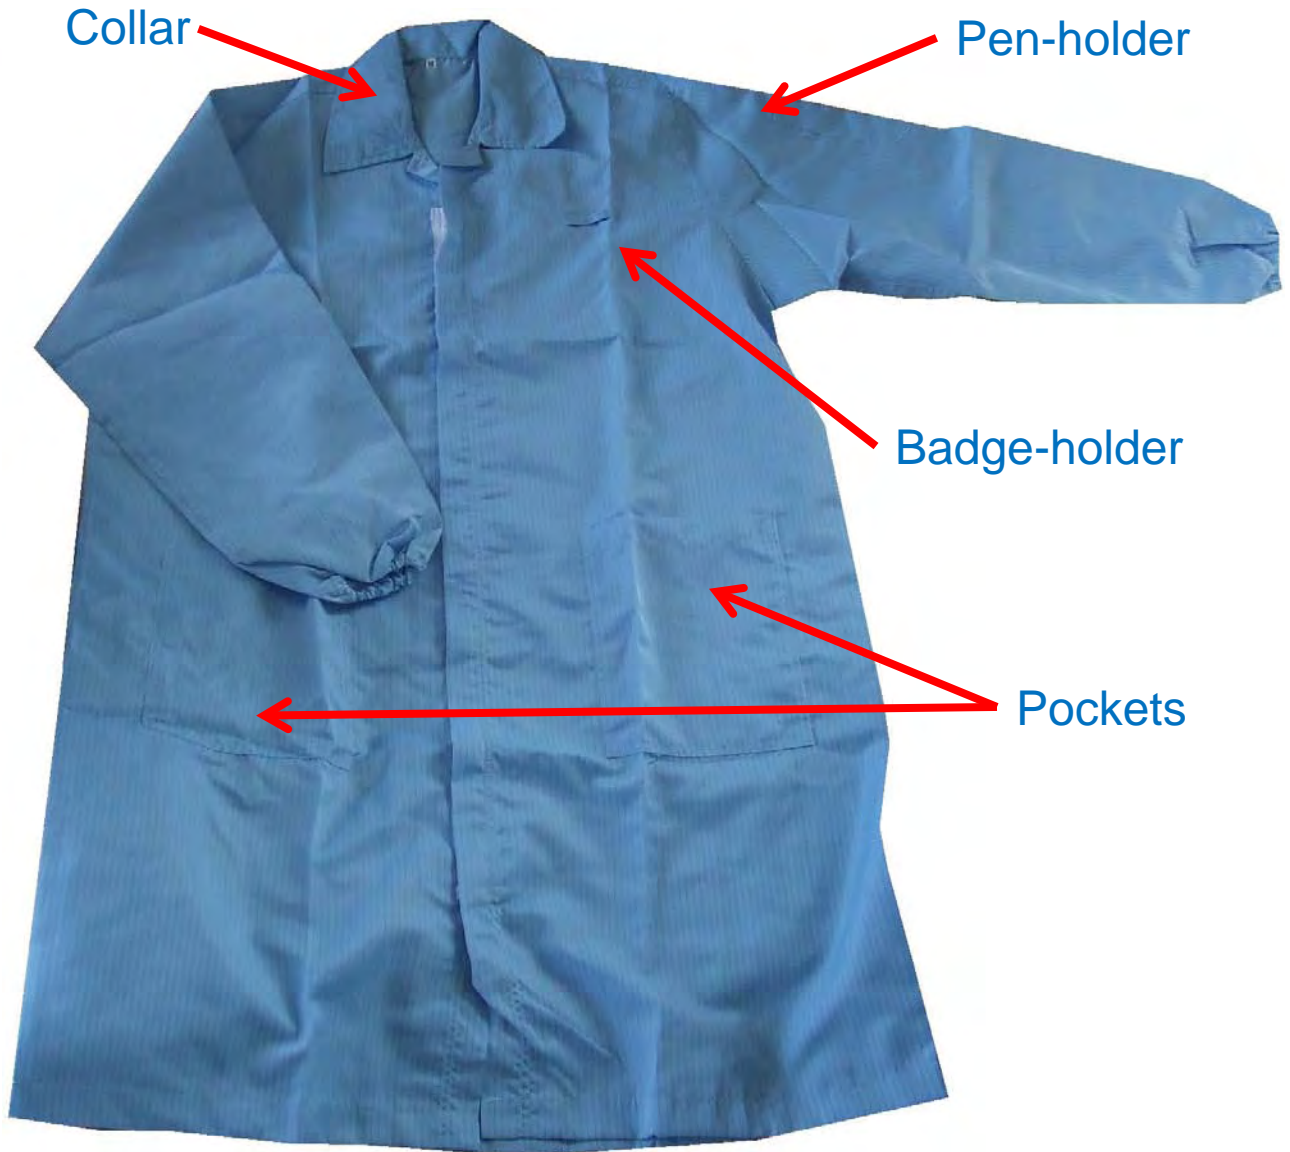

CLEANROOM SMOCK