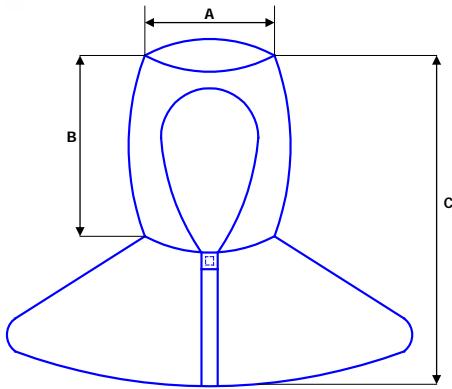

Dimensions (Unit: Inch)						
Item	S	M	L	XL	XXL	XXXL
A – Neck	16	16	16.5	16.5	17	17
B – Arm	21	22	23	24	25	26
C – Chest	44	46	48	50	52	54
D – Length	37	38	39	40	41	42

P2M (THAILAND) CO. LTD
 75/8 Moo. 11, T.Klong Nueng, A. Klong Luang,
 Pathumthani 12120. Thailand
 Tel. (66) 0 2520 3976-9 Fax. (66) 0 2520 3998
 Email : sales@p2mgroup.com.
 Website : www.p2mgroup.com

CLEANROOM HOOD

- Grid / stripe non-linting polyester fabric
- Adjustable hood is also available.
- Optional facemask for eye-only hood

Dimensions (Unit: Inch)			
Items	S	M	L
A	9.5	10	10.5
B	11.5	11.5	11.5
C	18.5	19	19.5