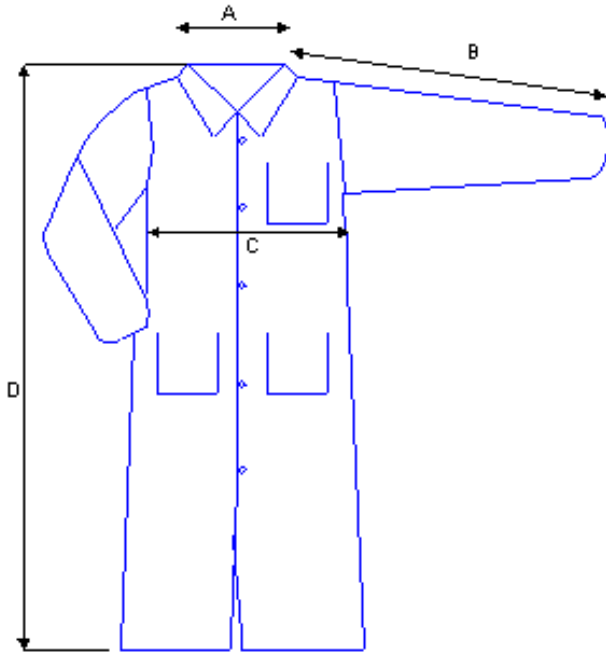

CLEANROOM SMOCK

- Grid / stripe non-linting polyester fabric
- Zipped front / Snapped front
- Smocks with attached hoods are also available.
- Optional pen-holders at front or on upper arm
- Optional customized company logo

Dimensions (Unit: Inch)						
Item	S	M	L	XL	XXL	XXXL
A – Neck	16	16	16.5	16.5	17	17
B – Arm	21	22	23	24	25	26
C – Chest	44	46	48	50	52	54
D – Length	37	38	39	40	41	42

P2M (THAILAND) CO. LTD
 75/8 Moo. 11, T.Klong Nueng, A. Klong Luang,
 Pathumthani 12120. Thailand
 Tel. (66) 0 2520 3976-9 Fax. (66) 0 2520 3998
 Email : sales@p2mgroup.com.
 Website : www.p2mgroup.com

CLEANROOM HOOD

- Grid / stripe non-linting polyester fabric
- Adjustable hood is also available.
- Optional facemask for eye-only hood

Dimensions (Unit: Inch)			
Items	S	M	L
A	9.5	10	10.5
B	11.5	11.5	11.5
C	18.5	19	19.5